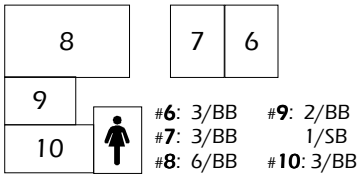

3rd Floor

- Large common area with fireplace, coffee/tea, microwave and refrigerator.
- The 2nd & 3rd floors each have one large restroom w/showers.
- Pool table and ping-pong.