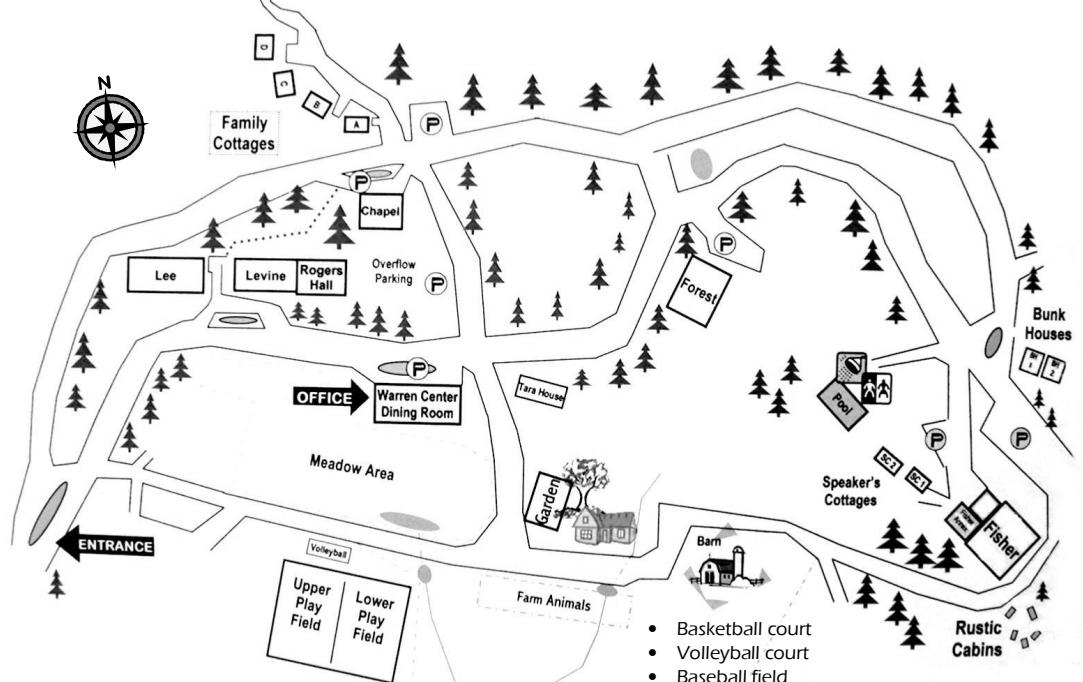

MAP OF LODGE LOCATIONS

- Basketball court
- Volleyball court
- Baseball field
- Amphitheatre and Picnic Shelter